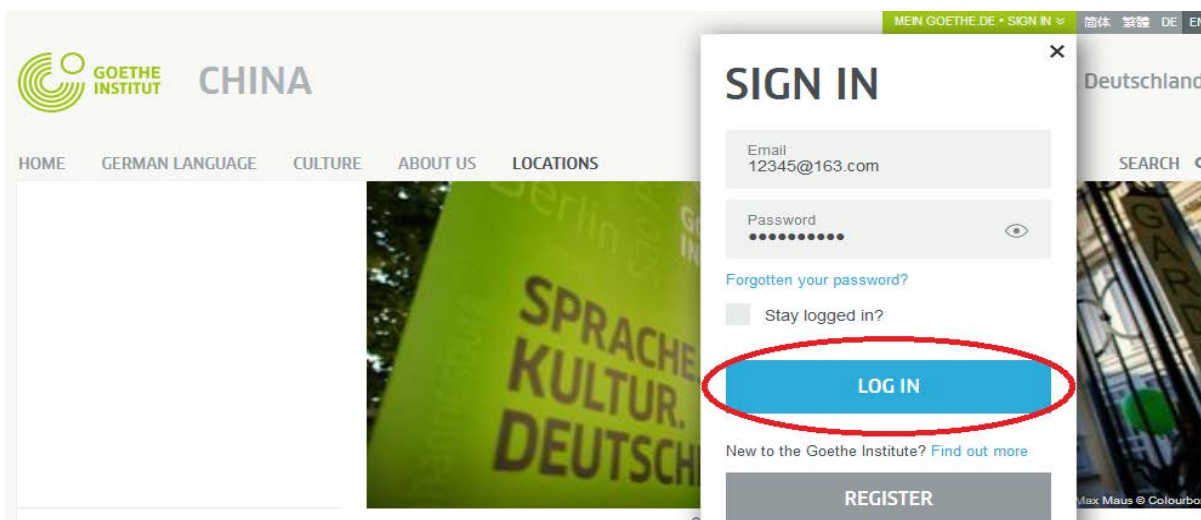

User manual for “Das Elektronische Klassenbuch”

Registration and sign in on „www.goethe.de/shanghai“ :

Sign In — [Register](#):

REGISTER

Register free of charge and take advantage of all the Goethe-Institut offers: Learning platform and "German for you" community, Book German courses and exams, Library catalogue and loans, Newsletter and apps

E-mail *

Password *

Country *

Privacy and Terms * Our [terms of use](#) and the [data protection declaration](#) apply.

I consent to the creation of a personalised user profile in the login area, publication of data in the communities of the Goethe-Institut, consolidation of data in the central customer database of the Goethe-Institut, and the transfer of data to other Goethe-Instituts and/or the authorities.

Please check your Emails and click the confirmation link:

Log in again:

Click "MY GOETHE.DE":

Please edit "My profile":

My profile

- My home page
- My profile**
- Signup data

▶ **Personal details**

- Nickname and Photo
- Interests
- Address and phone number
- My newsletters
- My communities
- My Courses