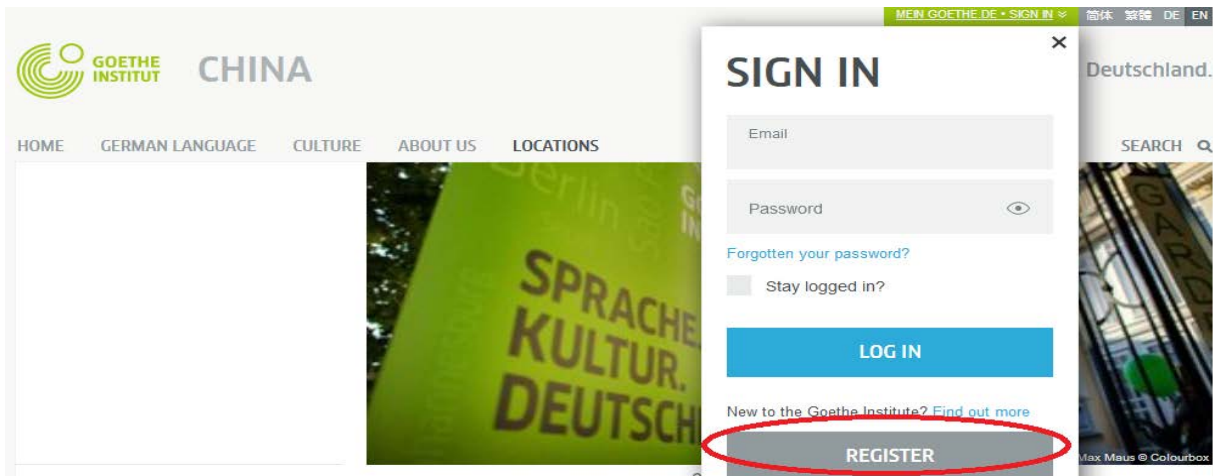

User manual for “Das Elektronische Klassenbuch”

Registration and sign in on „www.goethe.de/shanghai“ :

Sign In — [Register](#):

REGISTER

Register free of charge and take advantage of all the Goethe-Institut offers: Learning platform and "German for you" community, Book German courses and exams, Library catalogue and loans, Newsletter and apps